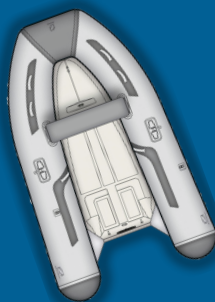

ROLL UP/ALU/AERO

THE MARKET'S STANDARD

CADET

COMPACT

A RIGID-HULL IN A BAG

CADET

RIB POLYESTER

ELEGANCE AND STRENGTH

CADET

RIB ALU/DL

LIGHT AND STRONG

CLASSIC

MARK

THE ORIGINAL

FUTURA

MARK